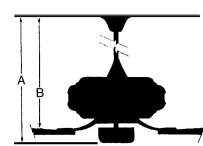

MEASUREMENTS

Blade Finish:	Reversible Blades:		
	No		
Blade Material:	Slope:		
ABS	Yes		
Blade Sweep:	No. of Blades:	Blade Pitch:	Hanging Weight:
52"	3	14 degrees	28.88
Downrod 1:	Downrod 1 Outside Dia:	Downrod 2:	Downrod 2 Outside Dia:
6	.75		
Ceiling to Lowest Point: (Dim A)	Ceiling to Blade (Dim B)	Lead Wire:	Motor Size:
20.5	17.0	80"	188x20mm